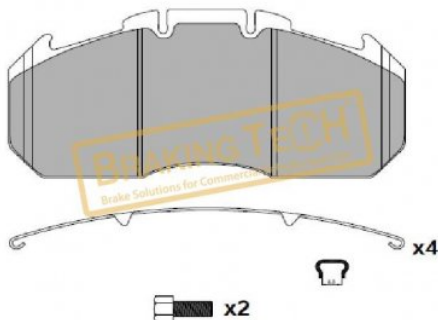

BTF5552000

Description :

Brake Pad Meritor

No	BT No	Information
1	BTF5552000 x	Brake Pad 249 x 114,4 x 2 ...

Application :

RENAULT Magnum, RENAULT Premium, VOLVO, IRISBUS Citelis, For Caliper: MERITOR D LISA

Weight: 11,40

OEM No :

5001831161, 5001833114, 5001846034, 85105485, 3093919, 85506111, 20825594, 3093939, MDP071, MDP1047, MDP3090K

WVA :

29090

BTF5552001

Description :

Brake Pad Meritor

No	BT No	Information
1	BTF5552001 x	Brake Pad 249 x 114,4 x 2 ...

Application :

RENAULT Magnum, RENAULT Premium, For Caliper: MERITOR D LISA Weight: 11,70

OEM No :

5001831161, 5001833114, 5001846034

WVA :

29090

BTF5552002

Description :

Brake Pad Meritor

No	BT No	Information
1	BTF5552002 x	Brake Pad 249,45 x 118,2 ...

Application :

RENAULT, MAN TGA, MAN Bus, IRISBUS, For Caliper: MERITOR D LISA 2 Weight: 10,80

OEM No :

81508205072, 81508206041, 81508206051, 81508206052, 81508205073, 5001855646, 68324957, 68325344, MDP5056, 2996068, 20976509, 21309468, 85107768

WVA :

29131, 29156

BTF5552003

Description :

Brake Pad Meritor

No	BT No	Information
1	BTF5552003 x	Brake Pad 249,45 x 118,2 ...

Application :

RENAULT Premium, IRISBUS Crossway, For Caliper: MERITOR D LISA 2 Weight: 10,95

OEM No :

5001855646, 5001863904, 68325901, MDP5056, 5006028410

WVA :

29131, 29156