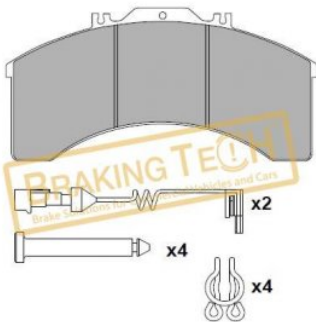

BTF5552042

Description :

Brake Pad Knorr

No	BT No	Information
1	BTF5552042 x	Brake Pad 185 x 84 x 27 - ...

Application :

MAN, MERCEDES, BPW, For Caliper: KNORR
SB/SN5 Weight: 10,60

OEM No :

81508205085, 81508206043, 81508206054,
81508208085, 0014212510, 0014212610,
0034207320, 0034207720, 0044206120,
0004211010, 0004211210, 0014210510, 0014210610,
0034201120, 0034201220, 09.801.07.07.0,
0034206620, 0034207220

WVA :

BTF5552042-01

Description :

Brake Pad Knorr

No	BT No	Information
1	BTF5552042-01 x	Brake Pad 185 x 84 x 27 - ...

Application :

MAN, MERCEDES, BPW, For Caliper: KNORR
SB/SN5 Weight: 10,90

OEM No :

81508205085, 81508206043, 81508206054,
81508208085, 0014212510, 0014212610,
0034207320, 0034207720, 0044206120,
0004211010, 0004211210, 0014210510, 0014210610,
0034201120, 0034201220, 09.801.07.07.0,
0034206620, 0034207220

WVA :

BTF5552043

Description :

Brake Pad Bendix

No	BT No	Information
1	BTF5552043 x	Brake Pad 241 x 124,5 x 2 ...

Application :

IVECO EURO CARGO, IVECO EURO STAR, IVECO
EUROTECH, For Caliper: BENDIX ADB 4300
Weight: 8,50

OEM No :

1906191, 1906456, 1906459, 1907631, 1908614,
2992479, 4856912, 7173317

WVA :

29011

BTF5552044

Description :

Brake Pad Meritor

No	BT No	Information
1	BTF5552044 x	Brake Pad 215,85 x 101 x ...

Application :

RENAULT, VOLVO, MERITOR ELSA 225, Weight:
8,40

OEM No :

5001864365, 7421399915, 20568715, 21352573,
21496551, 20568712, 20526569, MDP3173K,
MDP5106

WVA :

29173, 29203, 29272, 29189