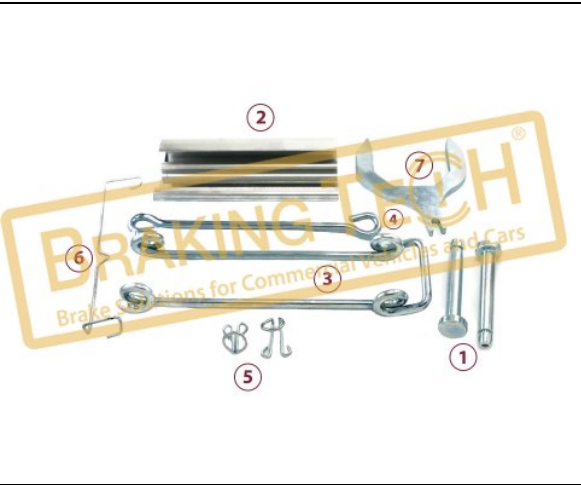

BTI71642

Description :
Caliper Brake Pad Retainer Repair Kit

Application :
IVECO TECH-STAR,CURSOR

OEM No :
93161560, 93161559, KN 381.419, 381419, 381422

No	BT No	Information
1	BTT444 x 2	Locking Pin
2	BTSI26 x 1	Locker
3	BTY43 x 1	Spring
4	BTY44 x 1	Spring
5	BTY45 x 2	Locking Spring
6	BTY46 x 1	Spring
7	BTT445 x 1	Fork