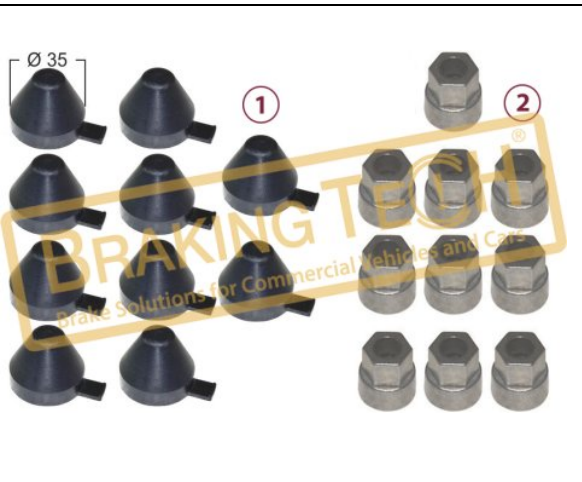

BTK10156

Description :
Caliper Adjusting Mechanism Cap Set(35mm)

Application :
MB, ST7, DAF, Scania, SCHMITZ Trailer, Bpw Axle

OEM No :
K003902, 0004203248, 0980106250, 1008453,
802643

No	BT No	Information
1	BTK5 x 10	Rubber Tap (35mm)
2	BTT76 x 10	Calibration Loaf