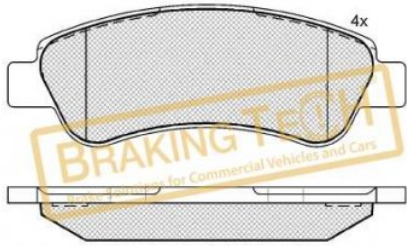

BTF5552083

Description :
Brake Pad Bosch

Application :
CITROËN JUMPER III, FIAT DUCATO III, PEUGEOT BOXER II, PEUGEOT MANAGER, For Caliper: BOSCH Weight: 1,30

OEM No :
4253.60, 4254.69, 7 736 401 6, 4253.59

WVA :
24465

No	BT No	Information
1	BTF5552083 x	Brake Pad 136,9 x 49 x 19