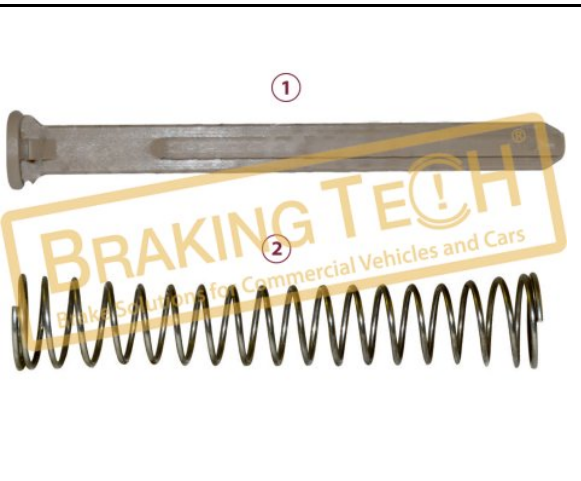

BTM20216

Description :
Caliper Brake Pad Wear Assembly

Application : :
MAN,RVI,VOLVO

OEM No :
SerinFren

No	BT No	Information
1	BTP38 x 1	Pin
2	BTY16 x 1	Spring