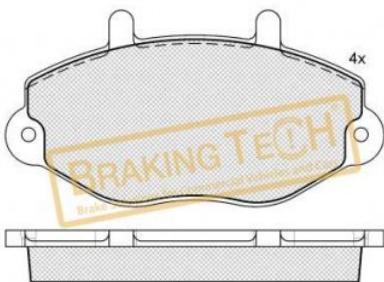

BTF5552106

Description :
Brake Pad Bendix

Application :
FORD TRANSIT III <00, For Caliper: BENDIX
Weight: 2,00

OEM No :
1 074 972, 1 134 159, 1 301 592, 5 028 764, 6 197
739, 6 965 580, 7 018 203, 92VB-2K021-BB,
92VB-2K021-BC, 92VB-2K021-BD

WVA :
21469

No	BT No	Information
1	BTF5552106 x	Brake Pad 139 x 72 x 19