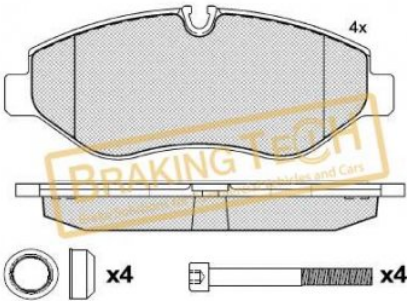

BTF5552084

Description :
Brake Pad Brembo

Application :
MERCEDES SPRINTER >06, VW CRAFTER, For Caliper: BREMBO PF 2,4 Weight: 2,55

OEM No :
004 420 67 20, 004 420 83 20, 005 420 21 20, 005 420 52 20, 006 420 84 20, 906 421 00 10, 2E0 698 151, 2E0 698 151 B

WVA :
29192

No	BT No	Information
1	BTF5552084 x	Brake Pad 163,2 x 66,8 x ...