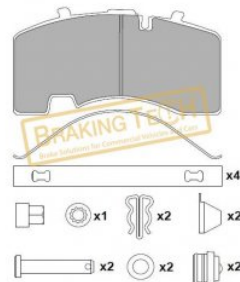

BTF5552028

Description :
Brake Pad Knorr

Application :
BPW, For Caliper: KNORR SB4309T Weight: 9,05

OEM No :
05.092.90.06.0, 05.092.90.08.0, 09.801.06.44.0, 09.801.06.95.0, 09.801.07.26.0

WVA :
29171, 29271, 29308

No	BT No	Information
1	BTF5552028 x	Brake Pad 210,7 x 108 x 3 ...